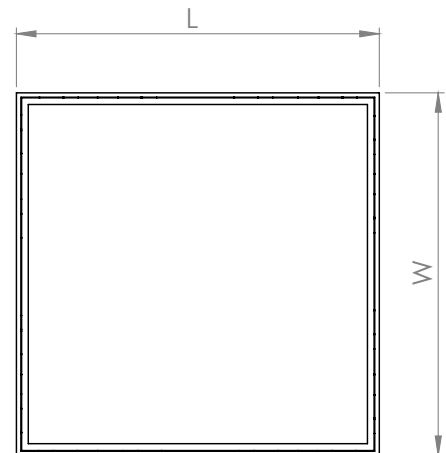

Aura Lunaria/Lanternin recessed frame

Installation manual

Type	Article number	Length (mm)	Width (mm)	Cut-out (mm)
Mounting Frame Plaster Ceiling 295x295	82613030	315	315	302x302
Mounting Frame Plaster Ceiling 595x295	82613061	615	315	602x302
Mounting Frame Plaster Ceiling 595x595	82613060	615	615	602x602
Mounting Frame Plaster Ceiling 620x620	82613062	640	640	627x627
Mounting Frame Plaster Ceiling 1195x295	82613120	1215	315	1202x302
Mounting Frame Plaster Ceiling 1245x307	82613130	1265	327	1252x314

For ceiling thickness 13 mm or 20 mm.