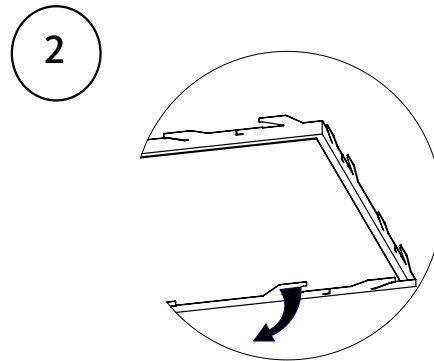

Aura Lunaria/Lanternin recessed frame

Installation manual

Type	Article number	Length (mm)	Width (mm)	Cut-out (mm)
Mounting Frame Plaster Ceiling 295x295	82613030	315	315	302x302
Mounting Frame Plaster Ceiling 595x295	82613061	615	315	602x302
Mounting Frame Plaster Ceiling 595x595	82613060	615	615	602x602
Mounting Frame Plaster Ceiling 620x620	82613062	640	640	627x627
Mounting Frame Plaster Ceiling 1195x295	82613120	1215	315	1202x302
Mounting Frame Plaster Ceiling 1245x307	82613130	1265	327	1252x314

For ceiling thickness 13 mm or 20 mm.