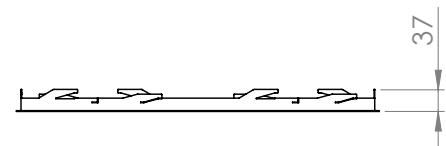

Aura Lunaria/Lanternin recessed frame

Installation manual

Type	Article number	Length (mm)	Width (mm)	Cut-out (mm)
Mounting Frame Plaster Ceiling 295x295	82613030	315	315	302x302
Mounting Frame Plaster Ceiling 595x295	82613061	615	315	602x302
Mounting Frame Plaster Ceiling 595x595	82613060	615	615	602x602
Mounting Frame Plaster Ceiling 620x620	82613062	640	640	627x627
Mounting Frame Plaster Ceiling 1195x295	82613120	1215	315	1202x302
Mounting Frame Plaster Ceiling 1245x307	82613130	1265	327	1252x314