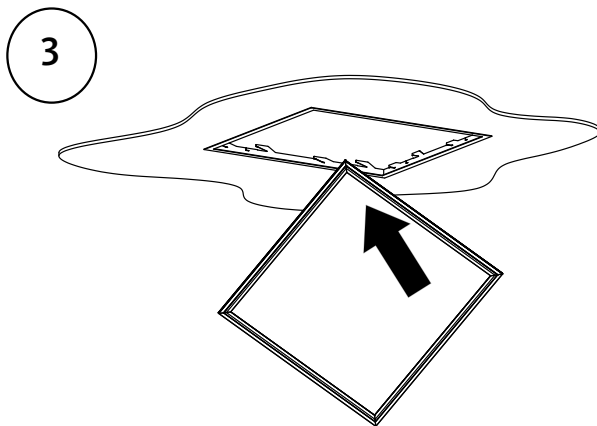

Aura Lunaria/Lanternin recessed frame

Installation manual

Type	Article number	Length (mm)	Width (mm)	Cut-out (mm)
Mounting Frame Plaster Ceiling 295x295	82613030	315	315	302x302
Mounting Frame Plaster Ceiling 595x295	82613061	615	315	602x302
Mounting Frame Plaster Ceiling 595x595	82613060	615	615	602x602
Mounting Frame Plaster Ceiling 620x620	82613062	640	640	627x627
Mounting Frame Plaster Ceiling 1195x295	82613120	1215	315	1202x302
Mounting Frame Plaster Ceiling 1245x307	82613130	1265	327	1252x314