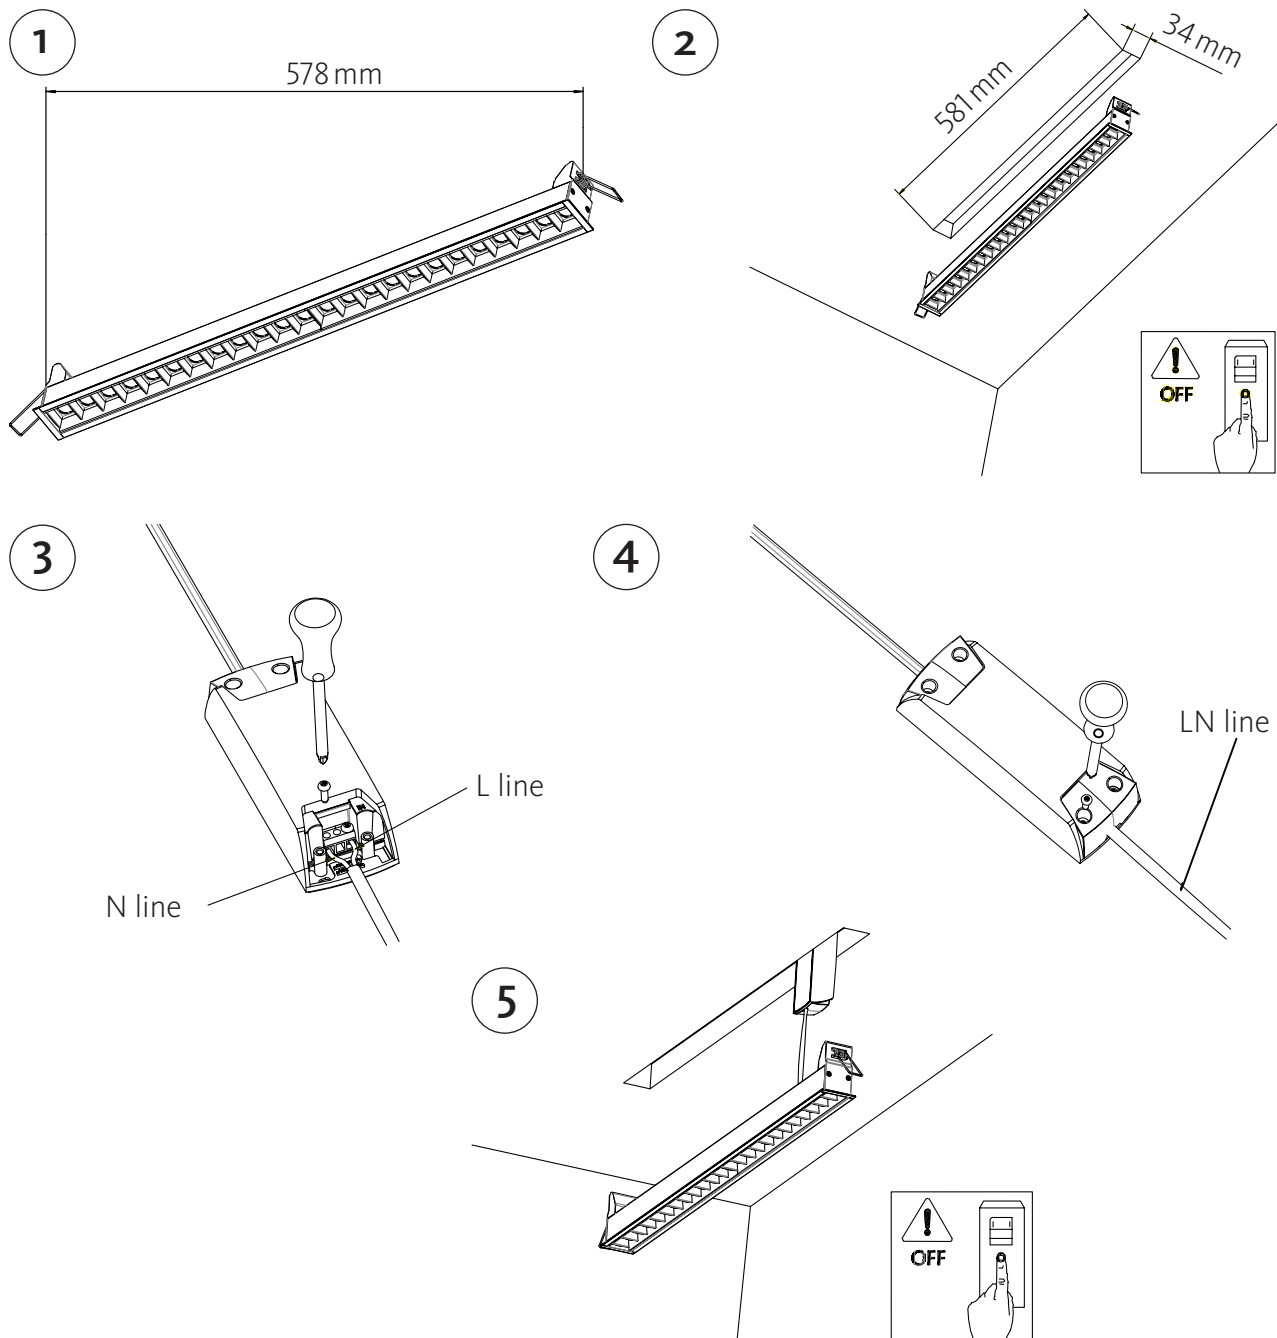

# Cellini Linear

Installation manual - 600 mm