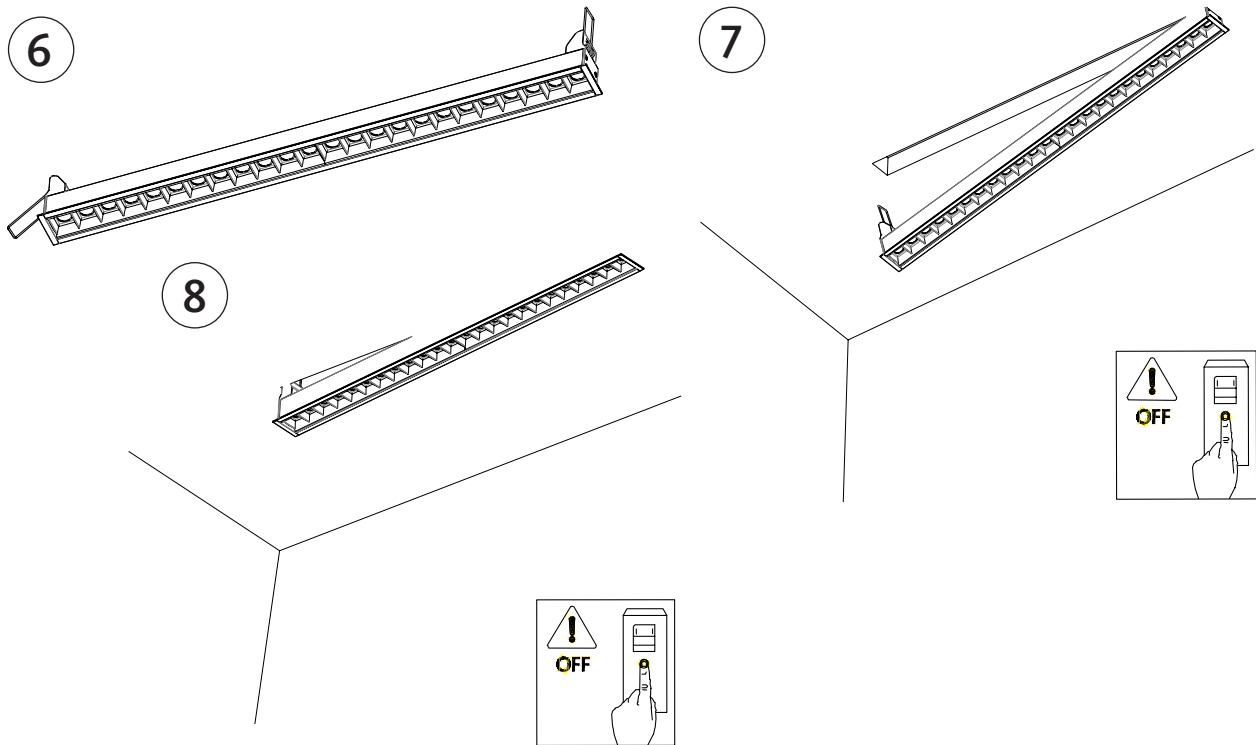

# Cellini Linear

Installation manual - 600 mm