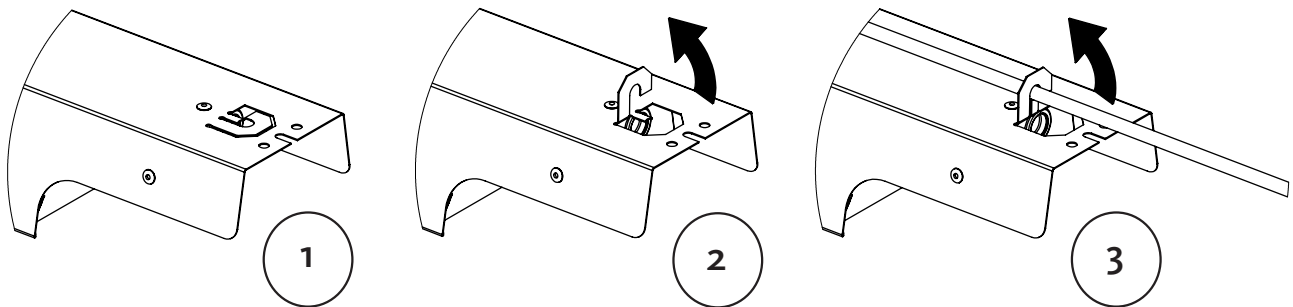

Sarek

Installation manual – ceiling

Sarek

Installation manual – catenary wire

	X
1.5 - 2.5 mm ²	12-13 mm
0.5 - 1.0 mm ²	8-9 mm