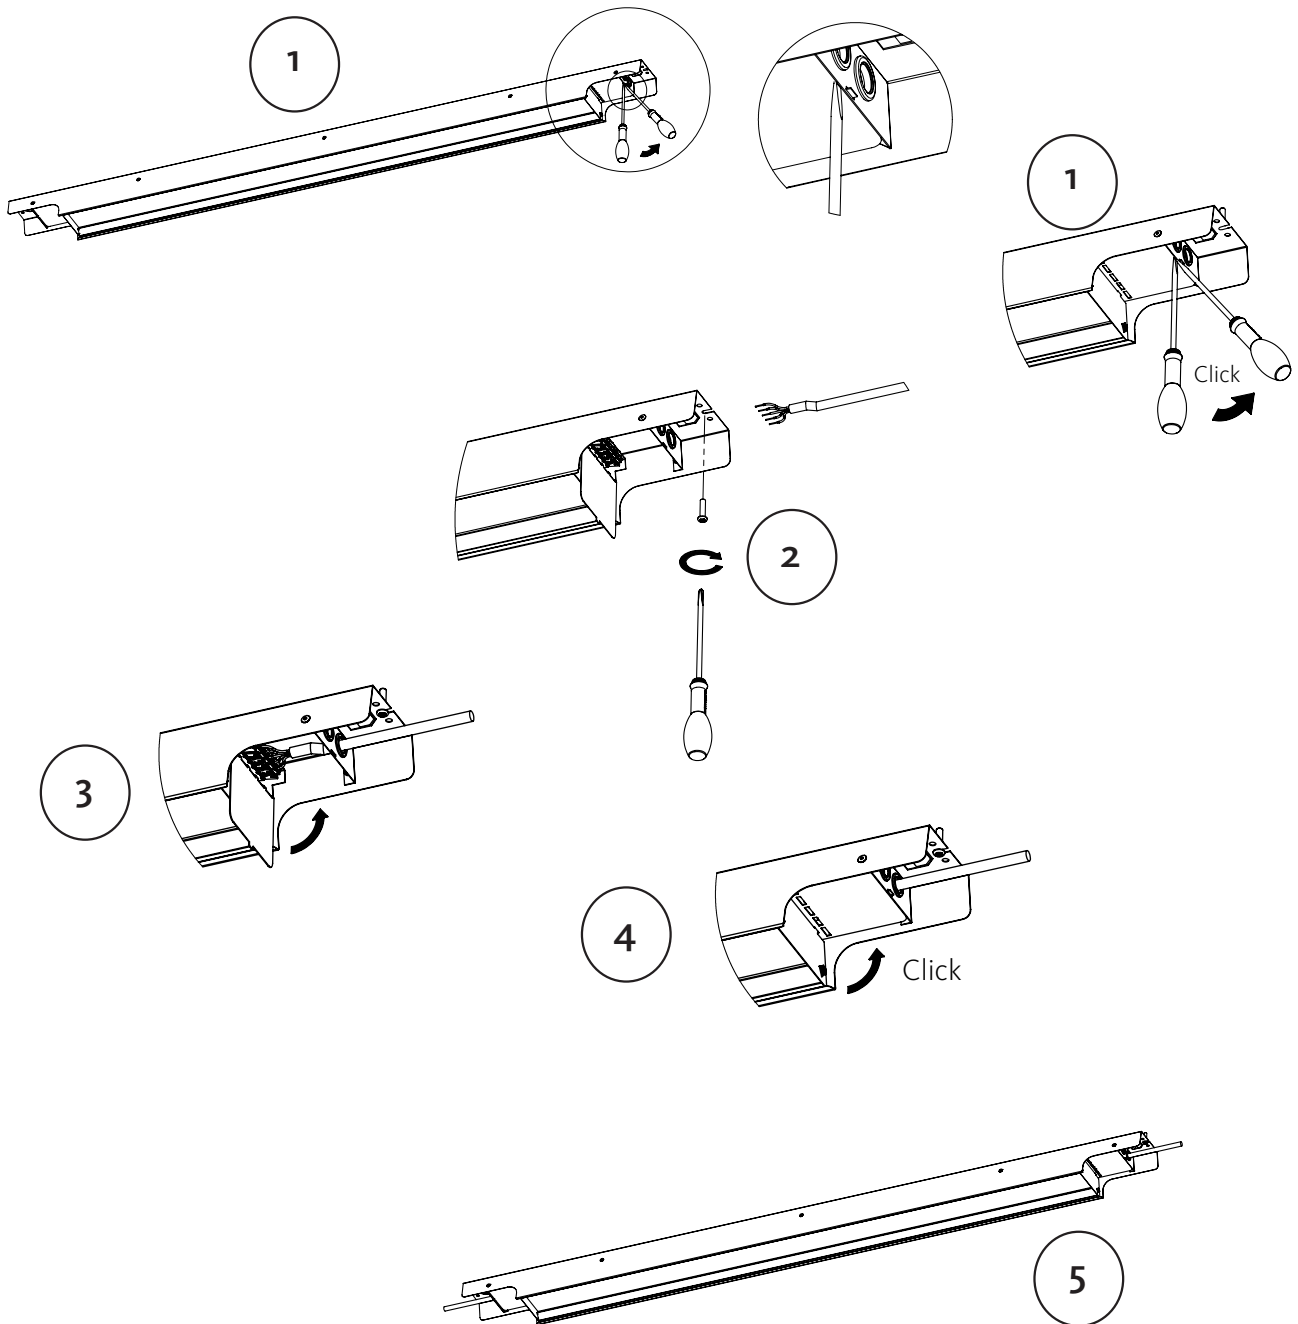

Sarek

Installation manual – ceiling

Sarek

Installation manual – catenary wire

	X
1.5 - 2.5 mm ²	12-13 mm
0.5 - 1.0 mm ²	8-9 mm