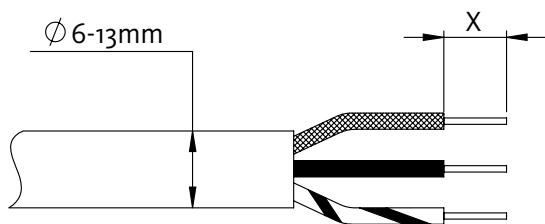

Sarek

Installation manual – ceiling

Sarek

Installation manual – catenary wire

	X
1.5 - 2.5 mm ²	12-13 mm
0.5 - 1.0 mm ²	8-9 mm