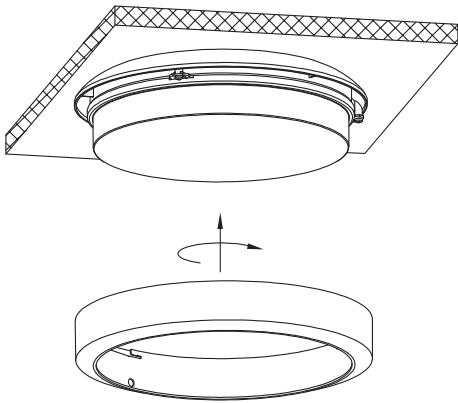

1: Make sure to turn off the main power.

2: Remove cover from fixture counter clockwise, then loosen the 3 screws, push the clip to lift light source PCB.

3: Pull the power supply wires out the fixture base, screw the fixture base on ceiling.

4: Connect the Power supply wires to the terminal block.
Press the clip back to original position.

5: Screw the cover on ceiling light house.

6: Lock the trim on ceiling light cover by clockwise rotation.

Dimensions