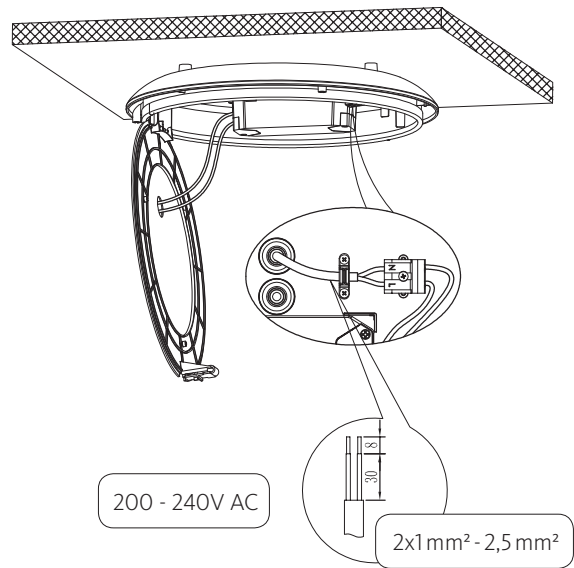

1: Make sure to turn off the main power.

2: Remove cover from fixture counter clockwise, then loosen the 3 screws, push the clip to lift light source PCB.

3: Pull the power supply wires out the fixture base, screw the fixture base on ceiling.

4: Connect the Power supply wires to the terminal block.
Press the clip back to original position.

5: Screw the cover on ceiling light house.

6: Lock the trim on ceiling light cover by clockwise rotation.

7: Turn the power switch back on to verify that the product is working properly.

Warning!

Disconnect the Unit before replacing the Lamp. Do not use with dimmers. Use double insulation cables from the fixing wiring to connect with the terminal block in luminaire. Make sure wire are connected to terminal by instruction item 4. Do not change LED current selection. If the external flexible cable or cord of this luminaire is damaged, it shall be exclusively replaced by the manufacturer or his service agent or a similar qualified person in order to avoid a hazard.

Dimensions