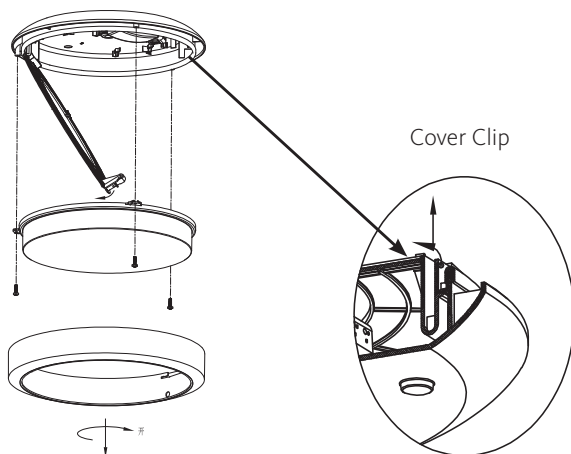

Alistair LED Stairwell luminaire

Installation manual – Alistair (standard driver)

Caution: If the flexible wire or cord of this luminaire is damaged, it should substitute its technic service exclusively, or by a person with equivalents qualifications with the object of avoid any risk.

1: Make sure to turn off the main power.

2: Remove cover from fixture counter clockwise, then loosen the 3 screws, push the clip to lift light source PCB.

3: Pull the power supply wires out the fixture base, screw the fixture base on ceiling.

4: Connect the Power supply wires to the terminal block.
Press the clip back to original position.

5: Screw the cover on ceiling light house.

6: Lock the trim on ceiling light cover by clockwise rotation.

Dimensions