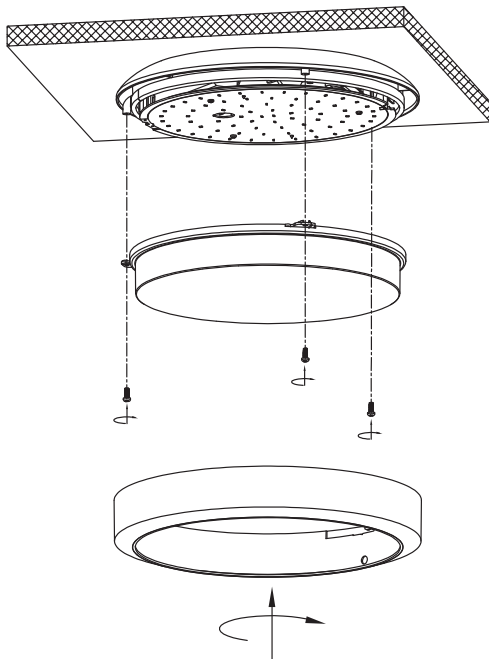

1: Make sure to turn off the main power.

2: Remove cover from fixture counter clockwise, then loosen the 3 screws, push the clip to lift light source PCB.

3: Pull the power supply wires out the fixture base, screw the fixture base on ceiling.

4: Connect the Power supply wires to the terminal block.
Press the clip back to original position.

5: Screw the cover on ceiling light house.

6: Lock the trim on ceiling light cover by clockwise rotation.

Dimensions