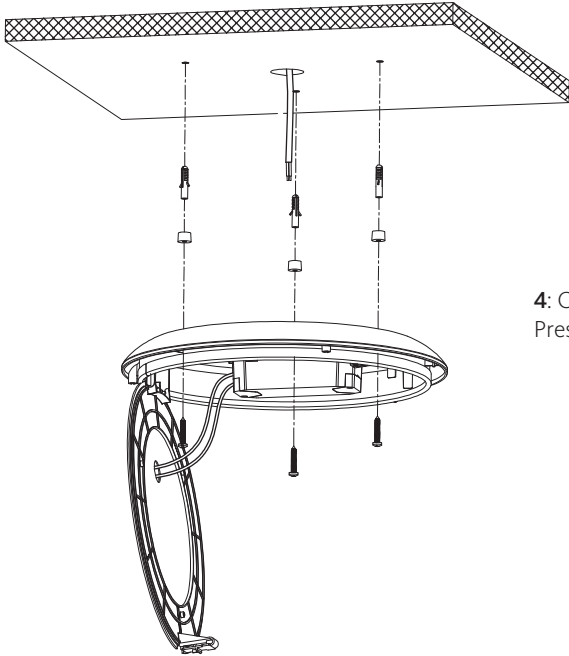

1: Make sure to turn off the main power.

2: Remove cover from fixture counter clockwise, then loosen the 3 screws, push the clip to lift light source PCB.

3: Pull the power supply wires out the fixture base, screw the fixture base on ceiling.

4: Connect the Power supply wires to the terminal block.
Press the clip back to original position.

5: Screw the cover on ceiling light house.

6: Lock the trim on ceiling light cover by clockwise rotation.

Dimensions