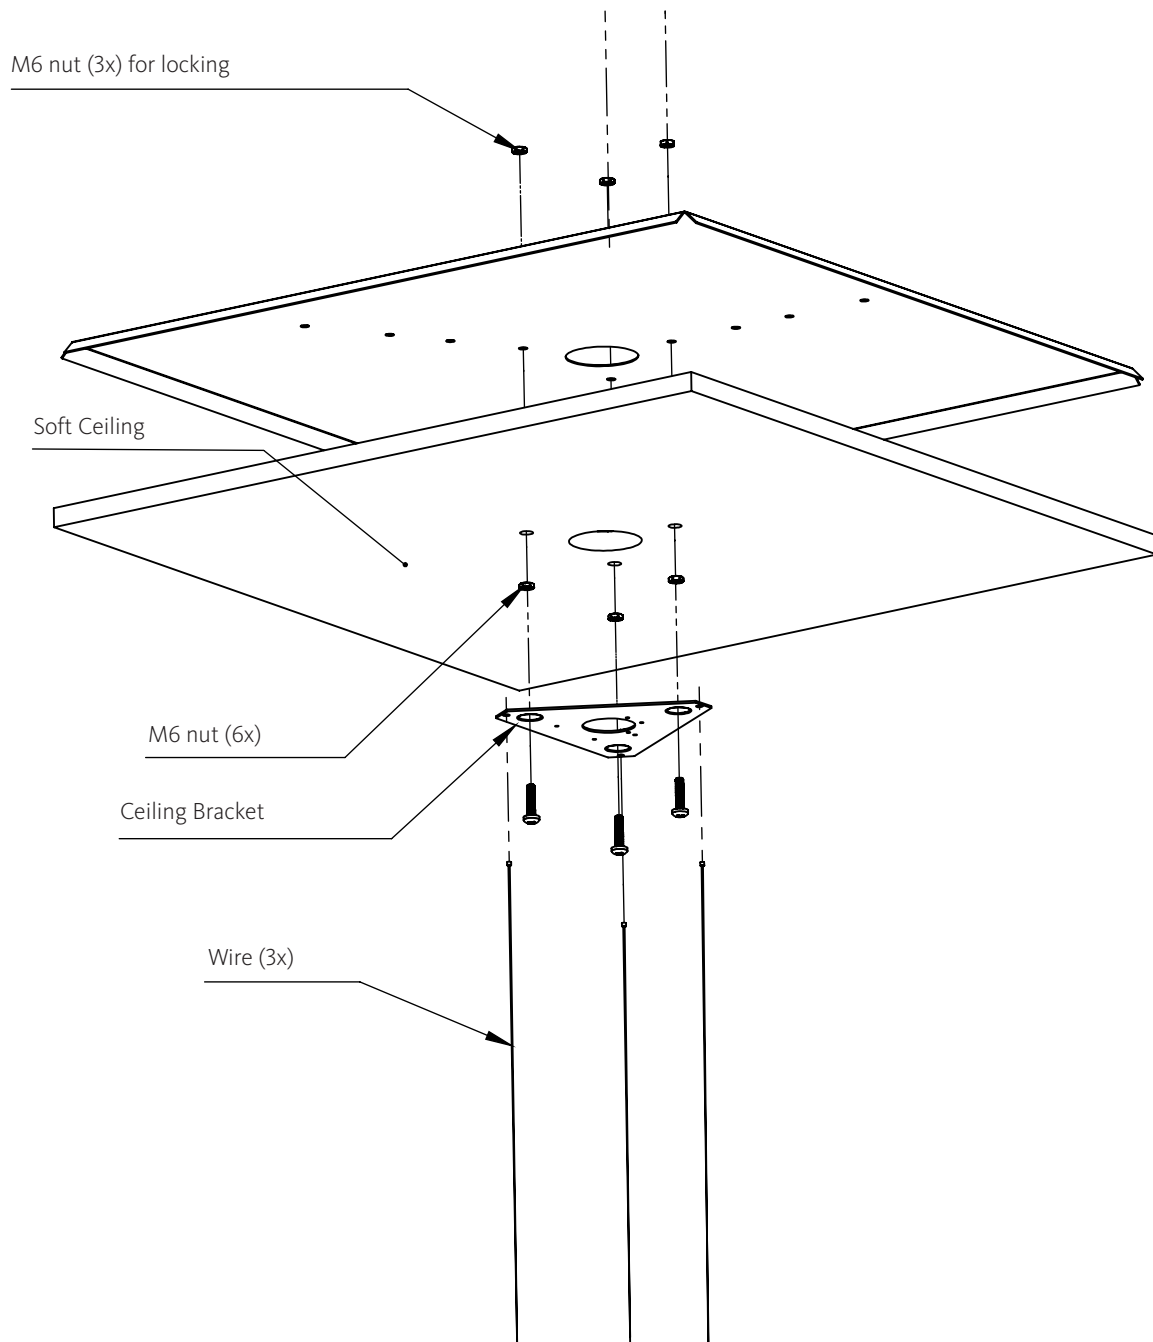

Mounting plate for Kvill

Installation manual – Kvill pendant

Mounting plate for Kvill

Installation manual – Kvill ceiling

How to use the mounting plate holes

Picture displays which holes to be used for each dimension of Kvill CE and Kvill PE.