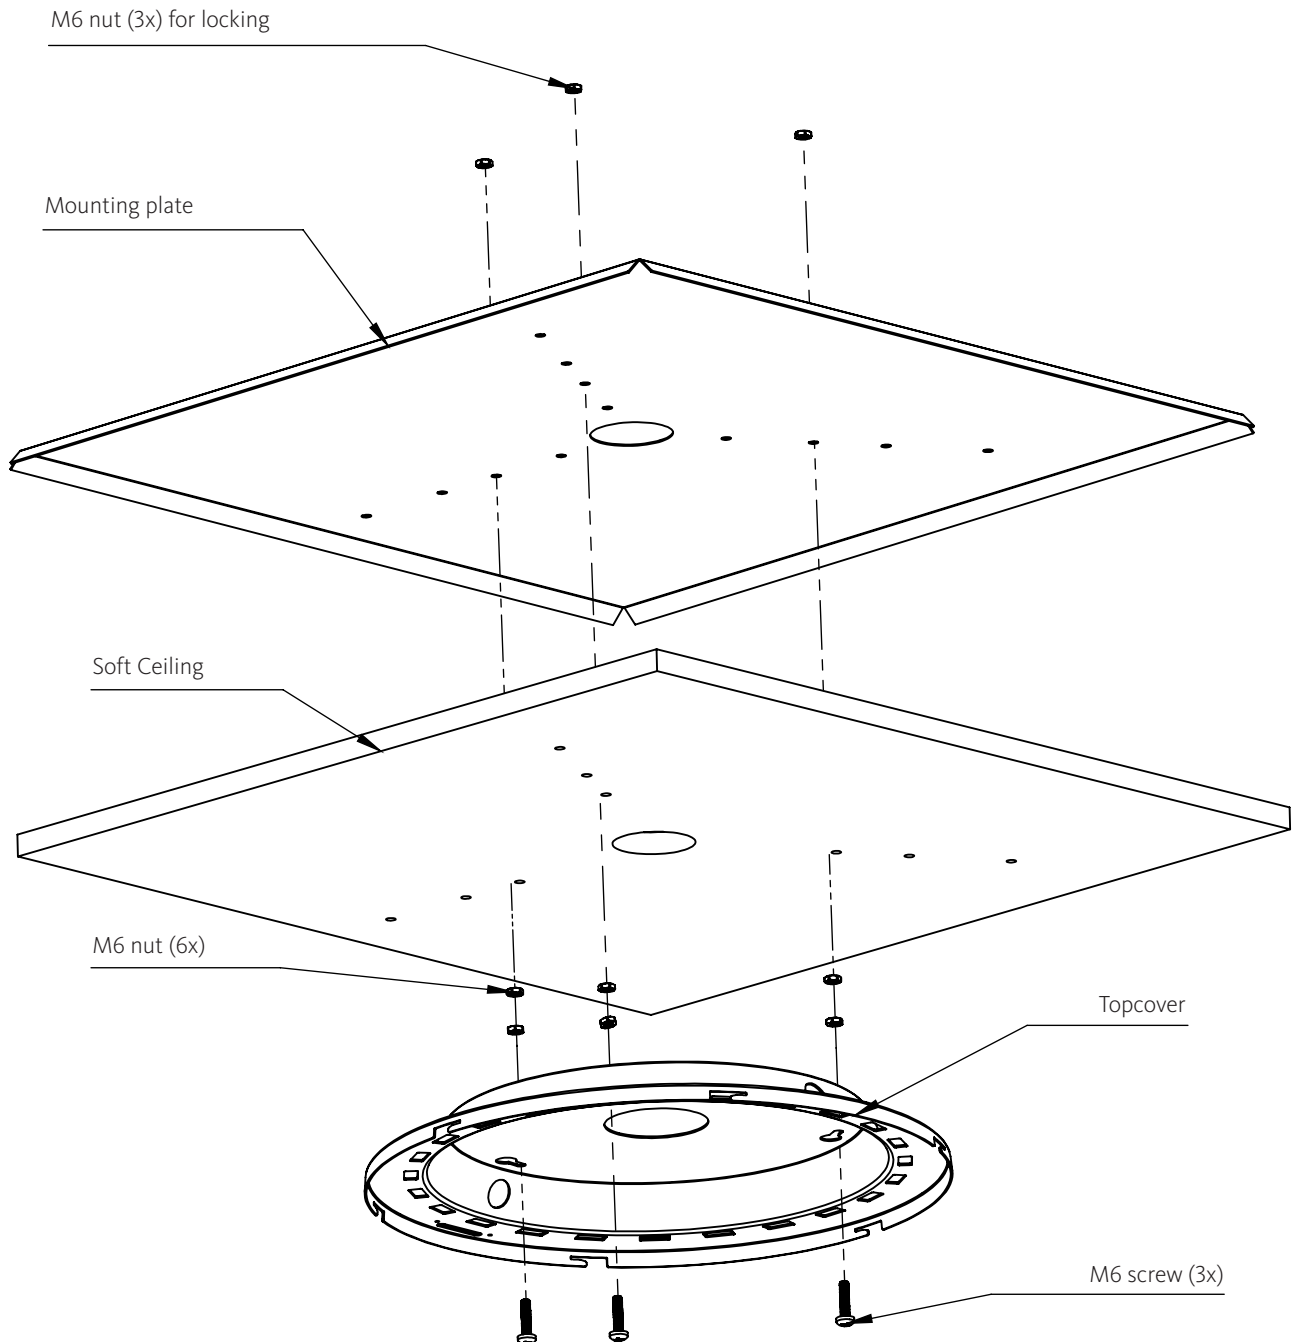

Mounting plate for Kvill

Installation manual – Kvill pendant

Mounting plate for Kvill

Installation manual – Kvill ceiling

How to use the mounting plate holes

Picture displays which holes to be used for each dimension of Kvill CE and Kvill PE.