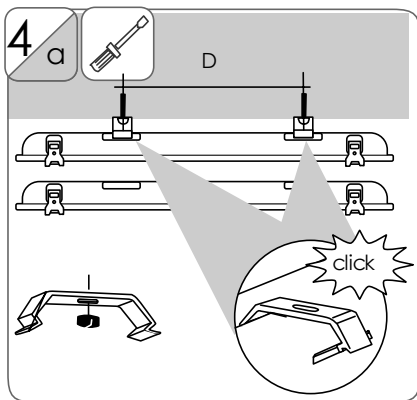

Areza

Installation manual – UltiLED, OptiT8 and T5

DIMENSIONS	LENGTH (mm)	WIDTH (mm)	HEIGHT (mm)	C-C (mm)	WEIGHT (kg)
	660	101/145	108	370-410	1,4-2,2*
	1277	101/145	108	780-820	2,0-3,2*
	1573	101/145	108	1080-1120	2,9-4,0*

*Depending on version

UK Disconnect the unit before changing the lamp.
F Debrancher l'appareil avant de changer la lampe.
D Vor Austausch der Lampe Leuchte spannungsfrei schalten.