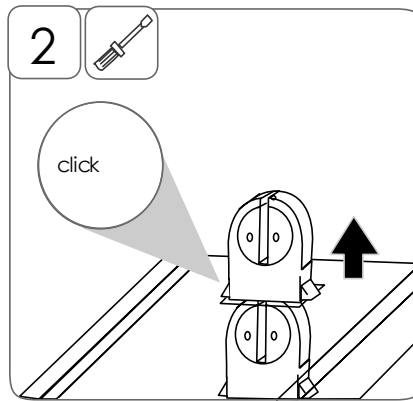

Areza

Installation manual – UltiLED, OptiT8 and T5

DIMENSIONS	LENGTH (mm)	WIDTH (mm)	HEIGHT (mm)	C-C (mm)	WEIGHT (kg)
	660	101/145	108	370-410	1,4-2,2*
	1277	101/145	108	780-820	2,0-3,2*
	1573	101/145	108	1080-1120	2,9-4,0*

*Depending on version

UK Disconnect the unit before changing the lamp.
F Debrancher l'appareil avant de changer la lampe.
D Vor Austausch der Lampe Leuchte spannungsfrei schalten.