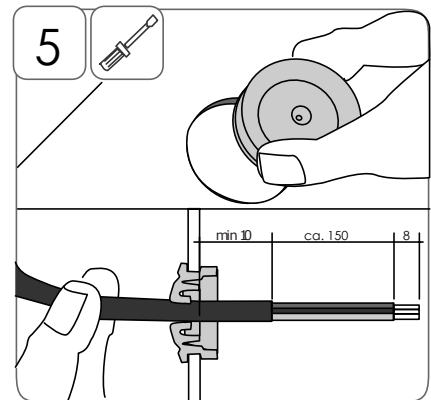

Areza

Installation manual – UltiLED, OptiT8 and T5

DIMENSIONS	LENGTH (mm)	WIDTH (mm)	HEIGHT (mm)	C-C (mm)	WEIGHT (kg)
	660	101/145	108	370-410	1,4-2,2*
	1277	101/145	108	780-820	2,0-3,2*
	1573	101/145	108	1080-1120	2,9-4,0*

*Depending on version

UK Disconnect the unit before changing the lamp.
F Debrancher l'appareil avant de changer la lampe.
D Vor Austausch der Lampe Leuchte spannungsfrei schalten.