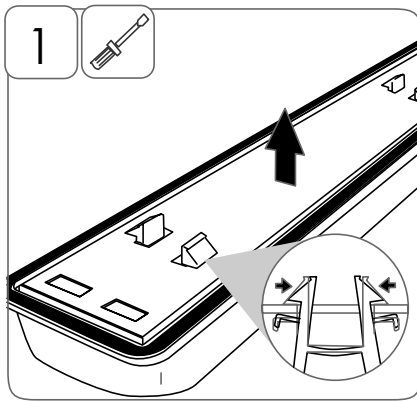

Areza

Installation manual – UltiLED, OptiT8 and T5

DIMENSIONS	LENGTH (mm)	WIDTH (mm)	HEIGHT (mm)	C-C (mm)	WEIGHT (kg)
	660	101/145	108	370-410	1,4-2,2*
	1277	101/145	108	780-820	2,0-3,2*
	1573	101/145	108	1080-1120	2,9-4,0*

*Depending on version

UK Disconnect the unit before changing the lamp.
F Debrancher l'appareil avant de changer la lampe.
D Vor Austausch der Lampe Leuchte spannungsfrei schalten.