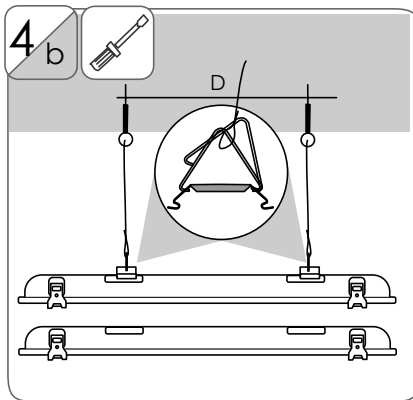

Areza

Installation manual – UltiLED, OptiT8 and T5

DIMENSIONS	LENGTH (mm)	WIDTH (mm)	HEIGHT (mm)	C-C (mm)	WEIGHT (kg)
	660	101/145	108	370-410	1,4-2,2*
	1277	101/145	108	780-820	2,0-3,2*
	1573	101/145	108	1080-1120	2,9-4,0*

*Depending on version

UK Disconnect the unit before changing the lamp.
F Debrancher l'appareil avant de changer la lampe.
D Vor Austausch der Lampe Leuchte spannungsfrei schalten.