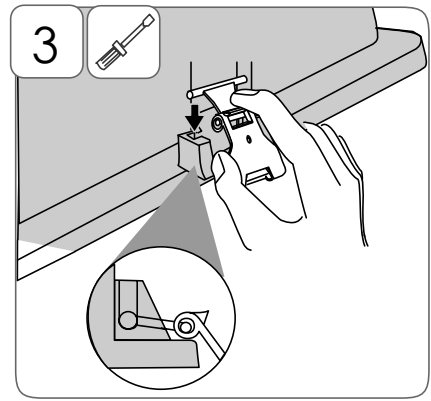

Areza

Installation manual – UltiLED, OptiT8 and T5

DIMENSIONS	LENGTH (mm)	WIDTH (mm)	HEIGHT (mm)	C-C (mm)	WEIGHT (kg)
	660	101/145	108	370-410	1,4-2,2*
	1277	101/145	108	780-820	2,0-3,2*
	1573	101/145	108	1080-1120	2,9-4,0*

*Depending on version

UK Disconnect the unit before changing the lamp.
F Debrancher l'appareil avant de changer la lampe.
D Vor Austausch der Lampe Leuchte spannungsfrei schalten.