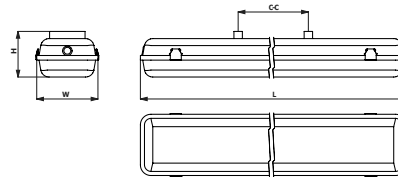

Areza

Installation manual – UltiLED, OptiT8 and T5

DIMENSIONS	LENGTH (mm)	WIDTH (mm)	HEIGHT (mm)	C-C (mm)	WEIGHT (kg)
	660	101/145	108	370-410	1,4-2,2*
	1277	101/145	108	780-820	2,0-3,2*
	1573	101/145	108	1080-1120	2,9-4,0*

*Depending on version

UK Disconnect the unit before changing the lamp.
F Debrancher l'appareil avant de changer la lampe.
D Vor Austausch der Lampe Leuchte spannungsfrei schalten.