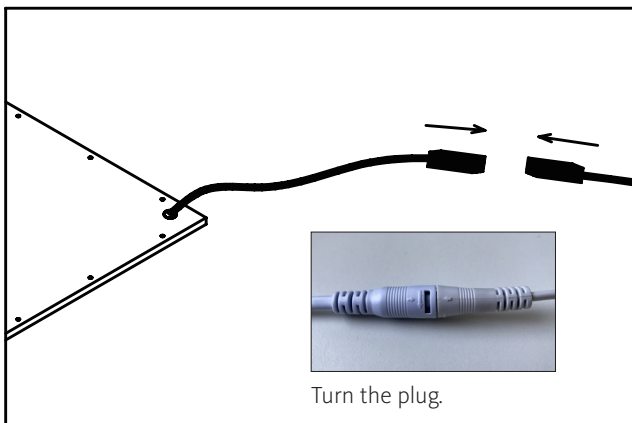

Aura Lunaria G5

Installation manual – ceiling grid

Accessory - Mounting Kit E-edge:
Aura Lunaria G3/G4 595x595.

Accessory - Mounting Kit E-edge:
article number 82614100.

Accessory - Mounting Kit Ds-ceiling:
Aura Lunaria G3/G4 595x595.