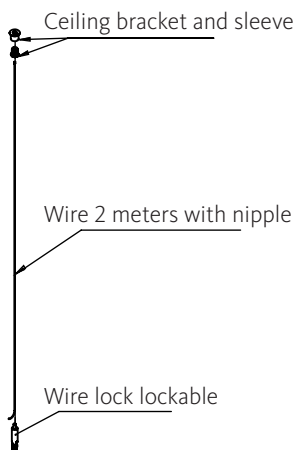

**Accessory - Wire suspending 2 m for
Aura Lunaria Box:**
article number 9330504.

295x295:
article number 82613030.

595x595:
article number 82613060.

620x620:
article number 82613062.