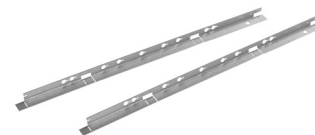

Aura Lunaria G5

Installation manual – ceiling grid

Accessory - Mounting Kit E-edge:
Aura Lunaria G3/G4 595x595.

Accessory - Mounting Kit E-edge:
article number 82614100.

Accessory - Mounting Kit Ds-ceiling:
Aura Lunaria G3/G4 595x595.

Accessory - Mounting Kit Ds-ceiling:
article number 82614200.

Accessory - Surface Mounting Box:
295x295.

295x295:
article number 82610030.

Accessory - Surface Mounting Box:
595x595 & 620x620.

595x595:
article number 82610060.

620x620:
article number 82610062.

Accessory - Surface Mounting Box:
1195x295 & 1245x307.

1195x295:
article number 82610120.

1245x307:
article number 82610125.

**Accessory - Wire suspending 2 m for
Aura Lunaria Box:**
article number 9330504.