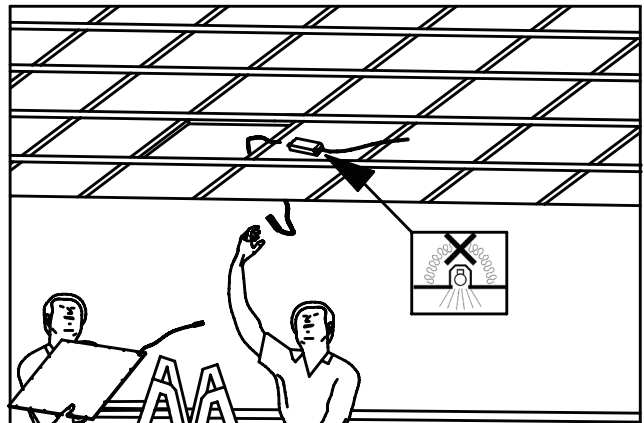

Aura Lunaria G5

Installation manual – ceiling grid

Accessory - Mounting Kit E-edge:
Aura Lunaria G3/G4 595x595.

Accessory - Mounting Kit E-edge:
article number 82614100.

Accessory - Mounting Kit Ds-ceiling:
Aura Lunaria G3/G4 595x595.