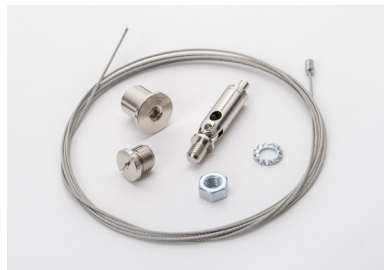

Aura Lunaria G5

Installation manual – ceiling grid

Accessory - Mounting Kit E-edge:
Aura Lunaria G3/G4 595x595.

Accessory - Mounting Kit E-edge:
article number 82614100.

Accessory - Mounting Kit Ds-ceiling:
Aura Lunaria G3/G4 595x595.

Accessory - Mounting Kit Ds-ceiling:
article number 82614200.

Accessory - Surface Mounting Box:
295x295.

295x295:
article number 82610030.

Accessory - Surface Mounting Box:
595x595 & 620x620.

595x595:
article number 82610060.

620x620:
article number 82610062.

Accessory - Surface Mounting Box:
1195x295 & 1245x307.

1195x295:
article number 82610120.

1245x307:
article number 82610125.

**Accessory - Wire suspending 2 m for
Aura Lunaria Box:**
article number 9330504.