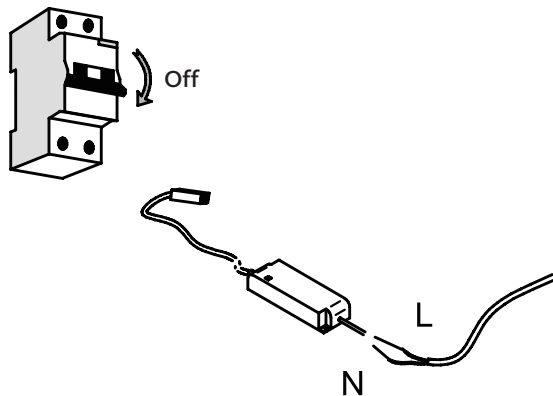

Aura Lunaria G5

Installation manual – ceiling grid

Accessory - Mounting Kit E-edge:
Aura Lunaria G3/G4 595x595.

Accessory - Mounting Kit E-edge:
article number 82614100.

Accessory - Mounting Kit Ds-ceiling:
Aura Lunaria G3/G4 595x595.

Accessory - Mounting Kit Ds-ceiling:
article number 82614200.

Accessory - Surface Mounting Box:
295x295.

295x295:
article number 82610030.

Accessory - Surface Mounting Box:
595x595 & 620x620.

595x595:
article number 82610060.