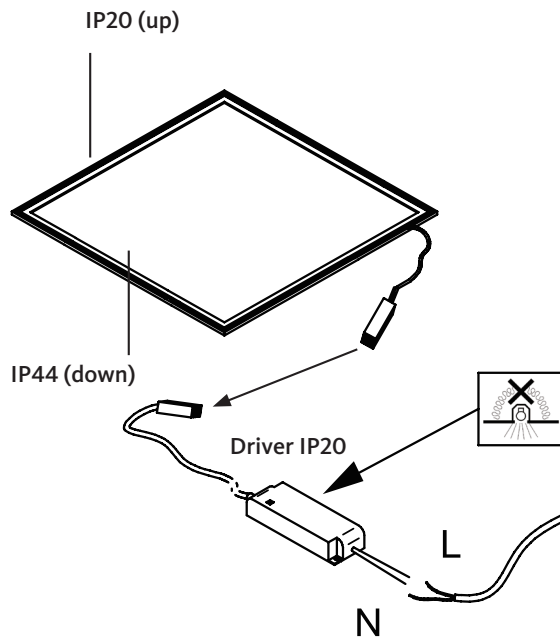

Aura Lunaria G5

Installation manual – ceiling grid

Accessory - Mounting Kit E-edge:
Aura Lunaria G3/G4 595x595.

Accessory - Mounting Kit E-edge:
article number 82614100.

Accessory - Mounting Kit Ds-ceiling:
Aura Lunaria G3/G4 595x595.

Accessory - Mounting Kit Ds-ceiling:
article number 82614200.

Accessory - Surface Mounting Box:
295x295.

295x295:
article number 82610030.

Accessory - Surface Mounting Box:
595x595 & 620x620.

595x595:
article number 82610060.

620x620:
article number 82610062.

Accessory - Surface Mounting Box:
1195x295 & 1245x307.

1195x295:
article number 82610120.

1245x307:
article number 82610125.

**Accessory - Wire suspending 2 m for
Aura Lunaria Box:**
article number 9330504.