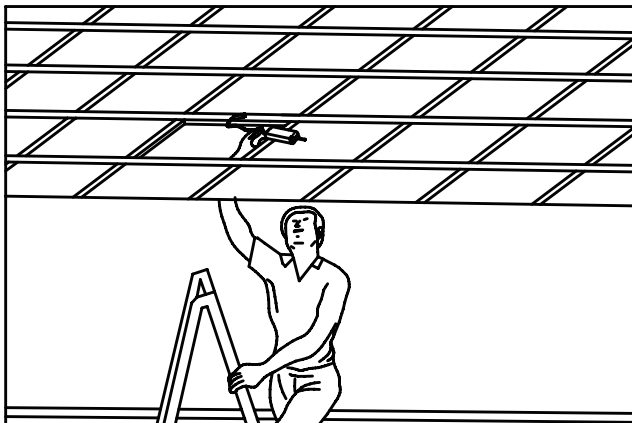

Aura Lunaria G5

Installation manual – ceiling grid

Accessory - Mounting Kit E-edge:
Aura Lunaria G3/G4 595x595.

Accessory - Mounting Kit E-edge:
article number 82614100.

Accessory - Mounting Kit Ds-ceiling:
Aura Lunaria G3/G4 595x595.