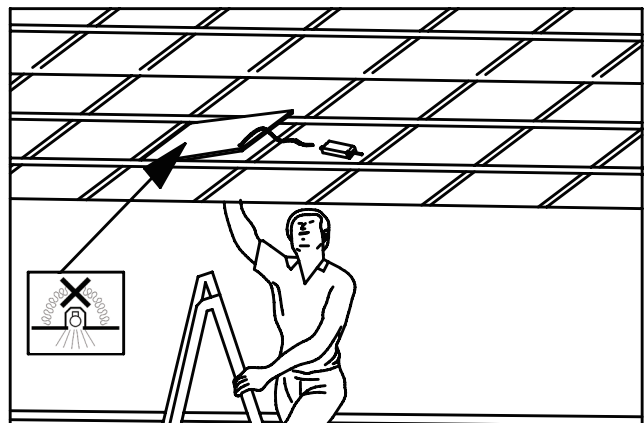

Aura Lunaria G5

Installation manual – ceiling grid

Accessory - Mounting Kit E-edge:
Aura Lunaria G3/G4 595x595.

Accessory - Mounting Kit E-edge:
article number 82614100.

Accessory - Mounting Kit Ds-ceiling:
Aura Lunaria G3/G4 595x595.