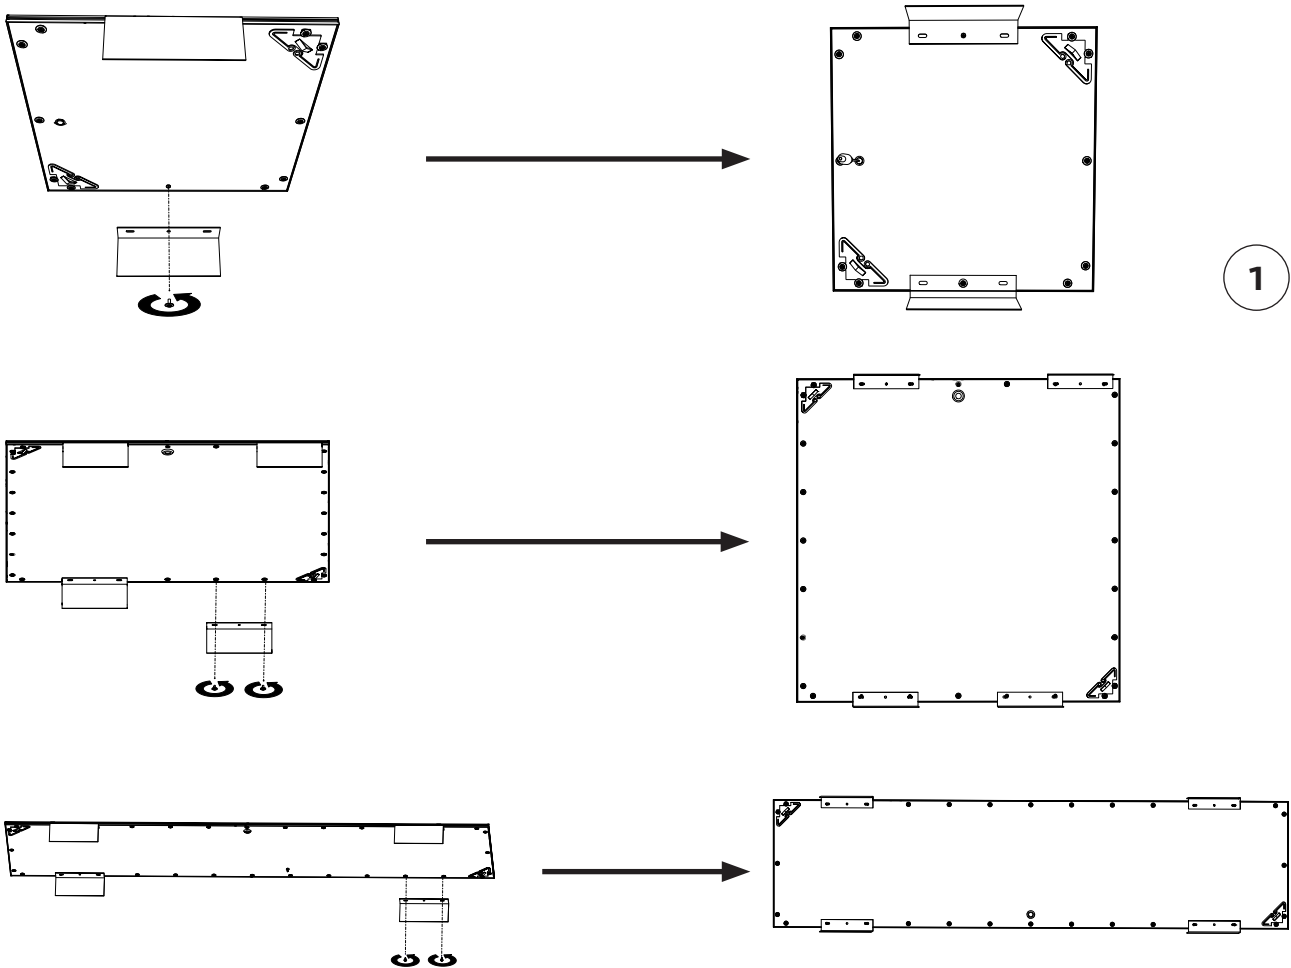

# Panel surface mounting box

Installation manual – 295x295, 595x595, 1195x295, 620x620, 1245x307

Box dimension (LxWxH): 295x295: (315x315x61)  
 595x595: (615x615x61)  
 1195x295: (1215x315x61)

620x620: (640x640x61)  
 1245x307: (1265x327x61)

# Panel surface mounting box

Installation manual – alternative step two for 1195x295

# Panel wall mounting box with extra plates

Installation manual (only for Aura Lunaria)

Article number 82614004: Wall mounting kit 300x300

Article number 82614005: Wall mounting kit 1200x300/600x600