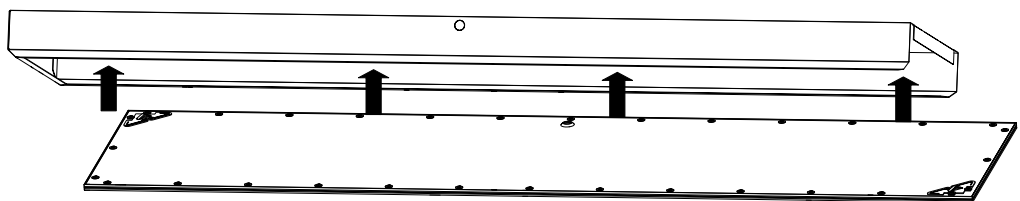

# Panel surface mounting box

Installation manual – 295x295, 595x595, 1195x295, 620x620, 1245x307

Box dimension (LxWxH): 295x295: (315x315x61)  
 595x595: (615x615x61)  
 1195x295: (1215x315x61)

620x620: (640x640x61)  
 1245x307: (1265x327x61)

# Panel surface mounting box

Installation manual – alternative step two for 1195x295