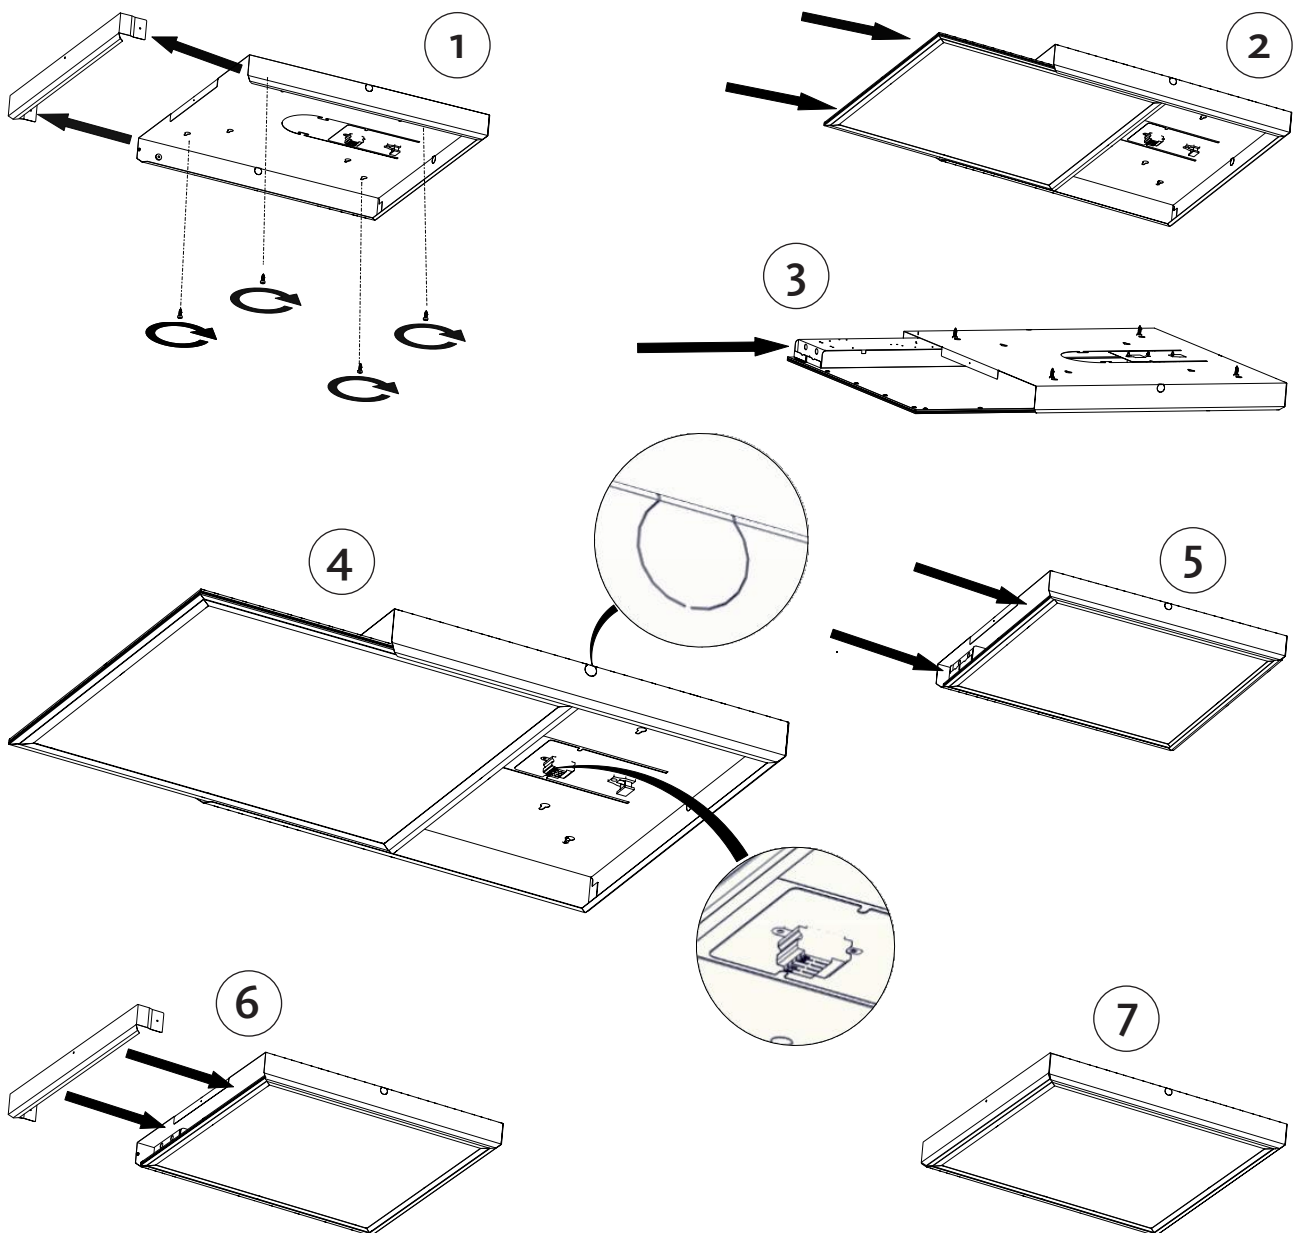

# Panel surface mounting box

Installation manual – 295x295, 595x595, 1195x295, 620x620, 1245x307

Box dimension (LxWxH): 295x295: (315x315x61)  
 595x595: (615x615x61)  
 1195x295: (1215x315x61)

620x620: (640x640x61)  
 1245x307: (1265x327x61)

# Panel surface mounting box

Installation manual – alternative step two for 1195x295

# Panel wall mounting box with extra plates

Installation manual (only for Aura Lunaria)

Article number 82614004: Wall mounting kit 300x300

Article number 82614005: Wall mounting kit 1200x300/600x600