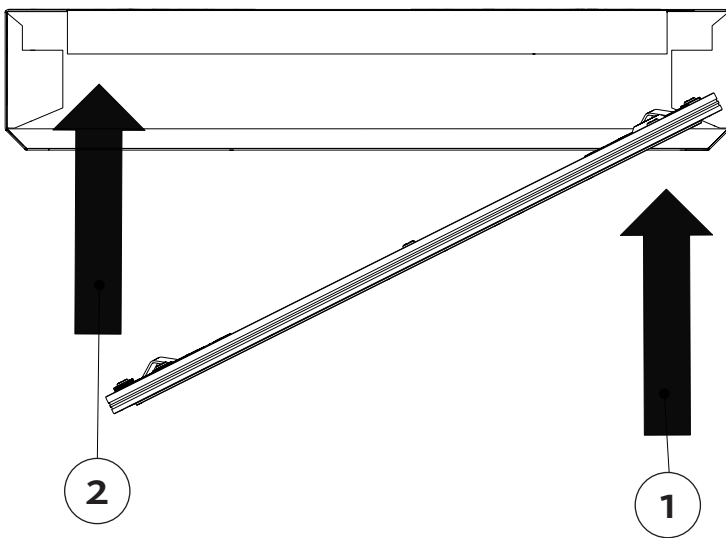

# Panel surface mounting box

Installation manual – 295x295, 595x595, 1195x295, 620x620, 1245x307

Box dimension (LxWxH): 295x295: (315x315x61)  
 595x595: (615x615x61)  
 1195x295: (1215x315x61)

620x620: (640x640x61)  
 1245x307: (1265x327x61)

# Panel surface mounting box

Installation manual – alternative step two for 1195x295