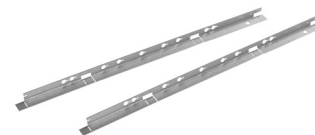

Aura Lunaria

Installation manual – ceiling grid

Accessory - Mounting Kit E-edge:
Aura Lunaria 595x595.

Accessory - Mounting Kit E-edge:
article number 82614100.

Accessory - Mounting Kit Ds-ceiling:
Aura Lunaria 595x595.

Accessory - Mounting Kit Ds-ceiling:
article number 82614200.

Accessory - Surface Mounting Box:
295x295.

295x295:
article number 82610030.

Accessory - Surface Mounting Box:
595x595 & 620x620.

595x595:
article number 82610060.

620x620:
article number 82610062.

Accessory - Surface Mounting Box:
1195x295 & 1245x307.

1195x295:
article number 82610120.

1245x307:
article number 82610125.

**Accessory - Wire suspending 2 m for
Aura Lunaria/Lanternin panel:**
article number 9330503.