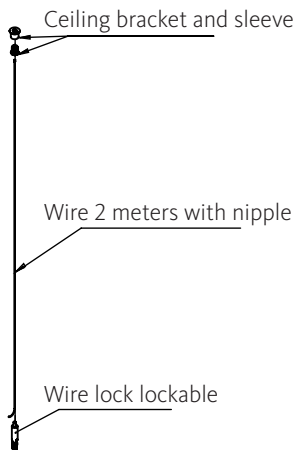

**Accessory - Wire suspending 2 m for
Aura Lunaria/Lanternin panel:**
article number 9330503.

295x295:
article number 82613030.

595x595:
article number 82613060.

620x620:
article number 82613062.