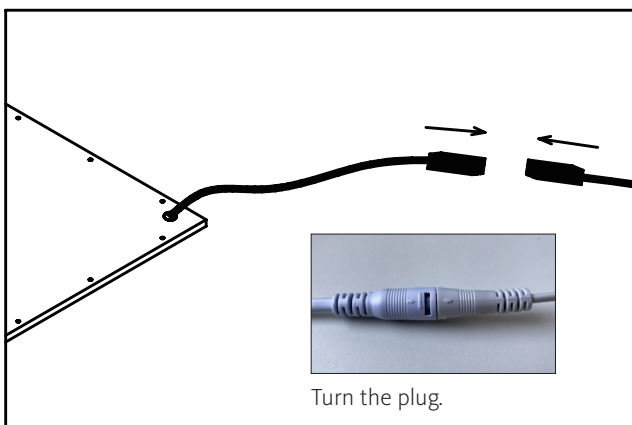

Aura Lunaria

Installation manual – ceiling grid

Accessory - Mounting Kit E-edge:
Aura Lunaria 595x595.

Accessory - Mounting Kit E-edge:
article number 82614100.

Accessory - Mounting Kit Ds-ceiling:
Aura Lunaria 595x595.