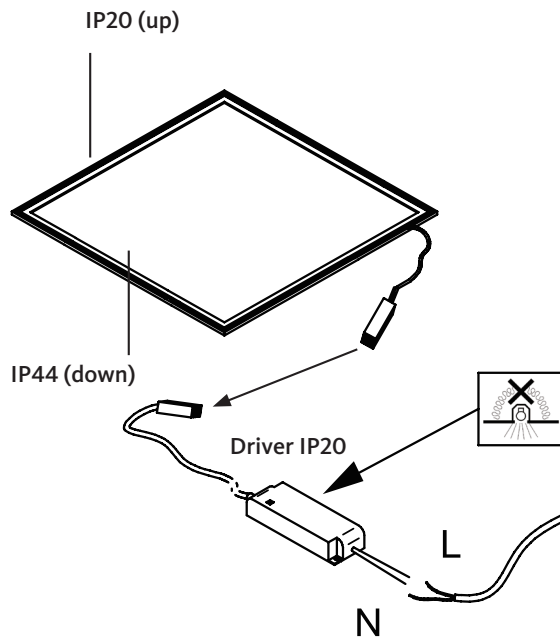

Aura Lunaria

Installation manual – ceiling grid

Accessory - Mounting Kit E-edge:
Aura Lunaria 595x595.

Accessory - Mounting Kit E-edge:
article number 82614100.

Accessory - Mounting Kit Ds-ceiling:
Aura Lunaria 595x595.

Accessory - Mounting Kit Ds-ceiling:
article number 82614200.

Accessory - Surface Mounting Box:
295x295.

295x295:
article number 82610030.

Accessory - Surface Mounting Box:
595x595 & 620x620.

595x595:
article number 82610060.

620x620:
article number 82610062.

Accessory - Surface Mounting Box:
1195x295 & 1245x307.

1195x295:
article number 82610120.

1245x307:
article number 82610125.

**Accessory - Wire suspending 2 m for
Aura Lunaria/Lanternin panel:**
article number 9330503.