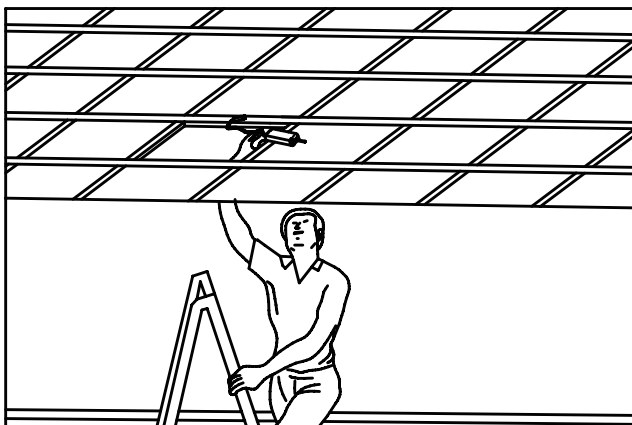

Aura Lunaria

Installation manual – ceiling grid

Accessory - Mounting Kit E-edge:
Aura Lunaria 595x595.

Accessory - Mounting Kit E-edge:
article number 82614100.

Accessory - Mounting Kit Ds-ceiling:
Aura Lunaria 595x595.