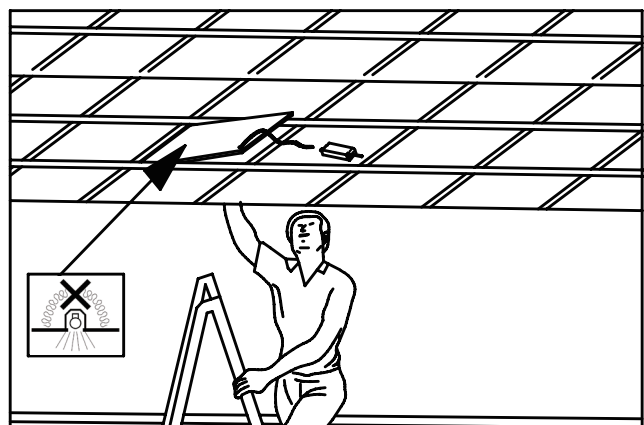

Aura Lunaria

Installation manual – ceiling grid

Accessory - Mounting Kit E-edge:
Aura Lunaria 595x595.

Accessory - Mounting Kit E-edge:
article number 82614100.

Accessory - Mounting Kit Ds-ceiling:
Aura Lunaria 595x595.