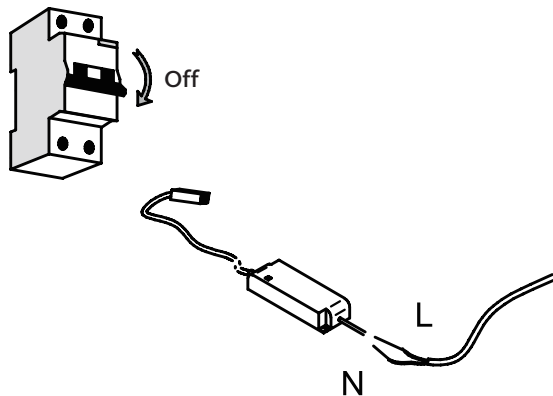

Aura Lunaria

Installation manual – ceiling grid

Accessory - Mounting Kit E-edge:
Aura Lunaria 595x595.

Accessory - Mounting Kit E-edge:
article number 82614100.

Accessory - Mounting Kit Ds-ceiling:
Aura Lunaria 595x595.

Accessory - Mounting Kit Ds-ceiling:
article number 82614200.

Accessory - Surface Mounting Box:
295x295.

295x295:
article number 82610030.

Accessory - Surface Mounting Box:
595x595 & 620x620.

595x595:
article number 82610060.