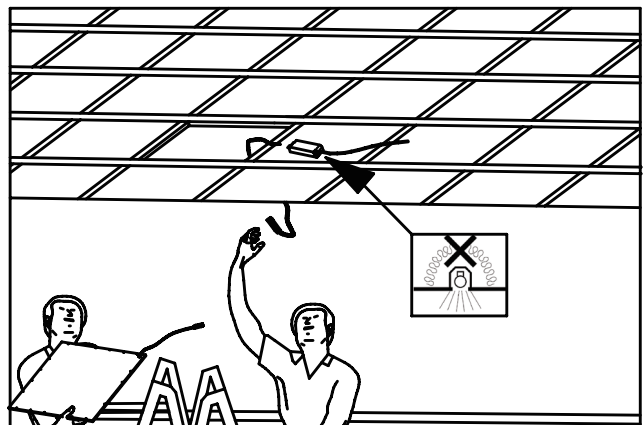

Aura Lunaria

Installation manual – ceiling grid

Accessory - Mounting Kit E-edge:
Aura Lunaria 595x595.

Accessory - Mounting Kit E-edge:
article number 82614100.

Accessory - Mounting Kit Ds-ceiling:
Aura Lunaria 595x595.