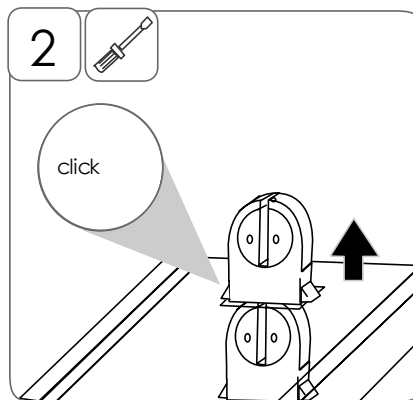

Areza

Installation manual – UltiLED, OptiT8 and T5

DIMENSIONS	LENGTH (mm)	WIDTH (mm)	HEIGHT (mm)	C-C (mm)	WEIGHT (kg)
	660	101/145	108	370-410	1,4-2,2*
	1277	101/145	108	780-820	2,0-3,2*
	1573	101/145	108	1080-1120	2,9-4,0*

* Depending on version / abhängig von der jeweiligen Ausführung / dépendre de modèle

- UK Disconnect the unit before changing the lamp.
- F Débrancher l'appareil avant de changer la lampe.
- D Vor Austausch der Lampe Leuchte spannungsfrei schalten.