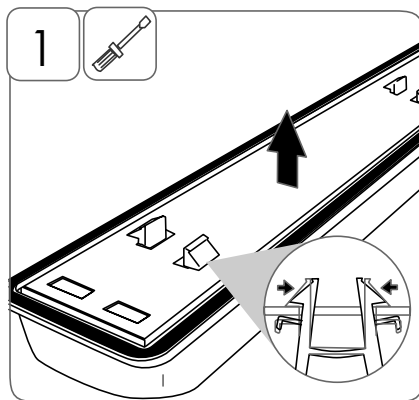

Areza

Installation manual – UltiLED, OptiT8 and T5

DIMENSIONS	LENGTH (mm)	WIDTH (mm)	HEIGHT (mm)	C-C (mm)	WEIGHT (kg)
	660	101/145	108	370-410	1,4-2,2*
	1277	101/145	108	780-820	2,0-3,2*
	1573	101/145	108	1080-1120	2,9-4,0*

* Depending on version / abhängig von der jeweiligen Ausführung / dépendre de modèle

- UK Disconnect the unit before changing the lamp.
- F Débrancher l'appareil avant de changer la lampe.
- D Vor Austausch der Lampe Leuchte spannungsfrei schalten.