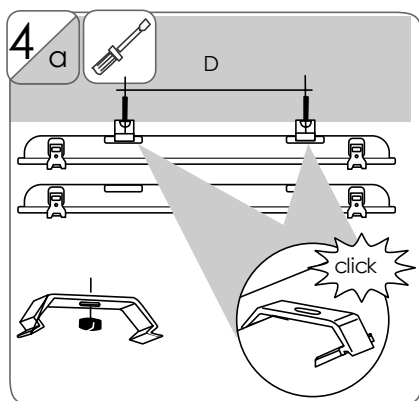

Areza

Installation manual – UltiLED, OptiT8 and T5

DIMENSIONS	LENGTH (mm)	WIDTH (mm)	HEIGHT (mm)	C-C (mm)	WEIGHT (kg)
	660	101/145	108	370-410	1,4-2,2*
	1277	101/145	108	780-820	2,0-3,2*
	1573	101/145	108	1080-1120	2,9-4,0*

* Depending on version / abhängig von der jeweiligen Ausführung / dépendre de modèle

- UK Disconnect the unit before changing the lamp.
- F Débrancher l'appareil avant de changer la lampe.
- D Vor Austausch der Lampe Leuchte spannungsfrei schalten.