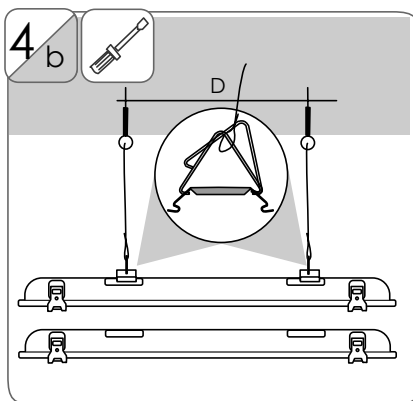

Areza

Installation manual – UltiLED, OptiT8 and T5

DIMENSIONS	LENGTH (mm)	WIDTH (mm)	HEIGHT (mm)	C-C (mm)	WEIGHT (kg)
	660	101/145	108	370-410	1,4-2,2*
	1277	101/145	108	780-820	2,0-3,2*
	1573	101/145	108	1080-1120	2,9-4,0*

* Depending on version / abhängig von der jeweiligen Ausführung / dépendre de modèle

- UK Disconnect the unit before changing the lamp.
- F Débrancher l'appareil avant de changer la lampe.
- D Vor Austausch der Lampe Leuchte spannungsfrei schalten.