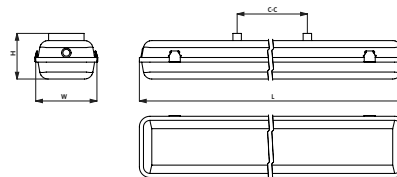

Areza

Installation manual – UltiLED, OptiT8 and T5

DIMENSIONS	LENGTH (mm)	WIDTH (mm)	HEIGHT (mm)	C-C (mm)	WEIGHT (kg)
	660	101/145	108	370-410	1,4-2,2*
	1277	101/145	108	780-820	2,0-3,2*
	1573	101/145	108	1080-1120	2,9-4,0*

* Depending on version / abhängig von der jeweiligen Ausführung / dépendre de modèle

- UK Disconnect the unit before changing the lamp.
- F Débrancher l'appareil avant de changer la lampe.
- D Vor Austausch der Lampe Leuchte spannungsfrei schalten.