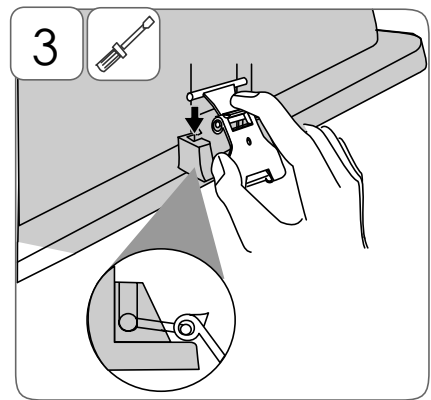

Areza

Installation manual – UltiLED, OptiT8 and T5

DIMENSIONS	LENGTH (mm)	WIDTH (mm)	HEIGHT (mm)	C-C (mm)	WEIGHT (kg)
	660	101/145	108	370-410	1,4-2,2*
	1277	101/145	108	780-820	2,0-3,2*
	1573	101/145	108	1080-1120	2,9-4,0*

* Depending on version / abhängig von der jeweiligen Ausführung / dépendre de modèle

- UK Disconnect the unit before changing the lamp.
- F Débrancher l'appareil avant de changer la lampe.
- D Vor Austausch der Lampe Leuchte spannungsfrei schalten.