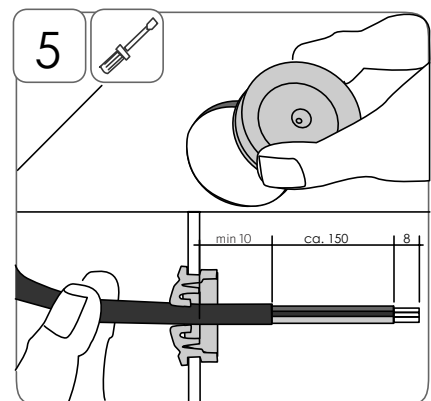

Areza

Installation manual – UltiLED, OptiT8 and T5

DIMENSIONS	LENGTH (mm)	WIDTH (mm)	HEIGHT (mm)	C-C (mm)	WEIGHT (kg)
	660	101/145	108	370-410	1,4-2,2*
	1277	101/145	108	780-820	2,0-3,2*
	1573	101/145	108	1080-1120	2,9-4,0*

* Depending on version / abhängig von der jeweiligen Ausführung / dépendre de modèle

- UK Disconnect the unit before changing the lamp.
- F Débrancher l'appareil avant de changer la lampe.
- D Vor Austausch der Lampe Leuchte spannungsfrei schalten.