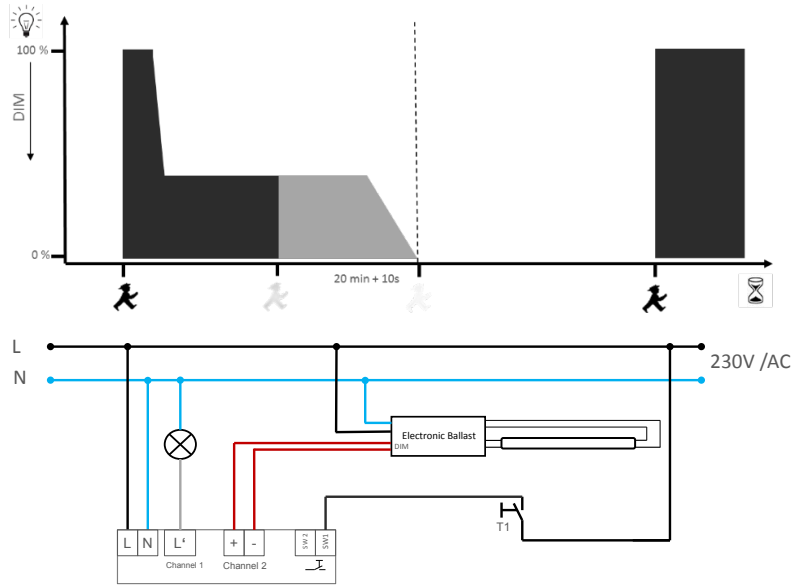

Options:

Orientation light 10 - 99 %

2-STEP CORRIDOR FUNCTION

Remote Control : UNHSLCD:

Sensor in default mode

Options:

Orientation light: 10 - 99 %

Fade light: > 10 - 99 %

Fade time : 1-99 mins

DIM FUNCTION WITH JALOUSIE SWITCH

Remote Control : UNHSLCD:

Sensor in default mode

DIM FUNCTION ONE MOMENTARY SWITCH

Remote Control : UNHSLCD:
Sensor in default mode

DAYLIGHT LINKING

Remote Control : UNHSLCD:
Sensor in default mode

Comment:
Setting depends on local light
Situation and need of light