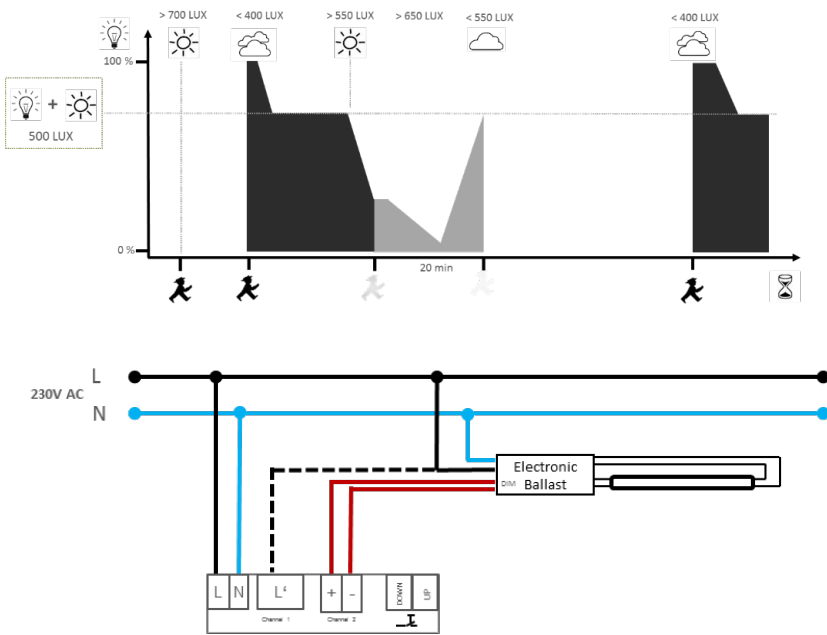

Options:

Orientation light 10 - 99 %

2-STEP CORRIDOR FUNCTION

Remote Control : UNHSLCD:

Sensor in default mode

Options:

Orientation light: 10 - 99 %

Fade light: > 10 - 99 %

Fade time : 1-99 mins

DIM FUNCTION WITH JALOUSIE SWITCH

Remote Control : UNHSLCD:

Sensor in default mode

DIM FUNCTION ONE MOMENTARY SWITCH

Remote Control : UNHSLCD:
Sensor in default mode

DAYLIGHT LINKING

Remote Control : UNHSLCD:
Sensor in default mode

Comment:
Setting depends on local light
Situation and need of light