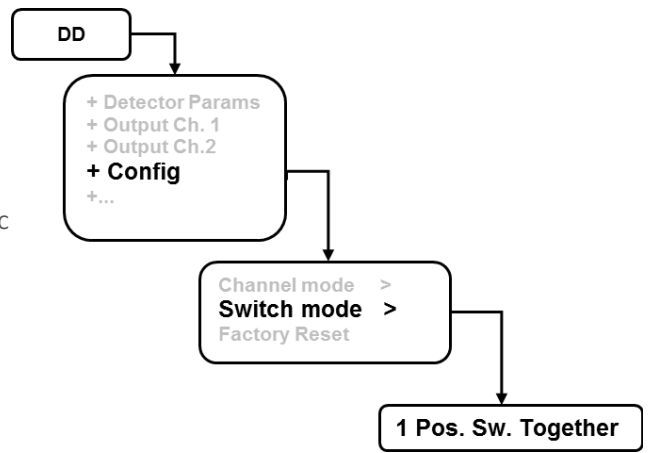

Options:

Orientation light 10 - 99 %

2-STEP CORRIDOR FUNCTION

Remote Control : UNHSLCD:

Sensor in default mode

Options:

Orientation light: 10 - 99 %

Fade light: > 10 - 99 %

Fade time : 1-99 mins

DIM FUNCTION WITH JALOUSIE SWITCH

Remote Control : UNHSLCD:

Sensor in default mode

DIM FUNCTION ONE MOMENTARY SWITCH

Remote Control : UNHSLCD:
Sensor in default mode

DAYLIGHT LINKING

Remote Control : UNHSLCD:
Sensor in default mode

Comment:
Setting depends on local light
Situation and need of light