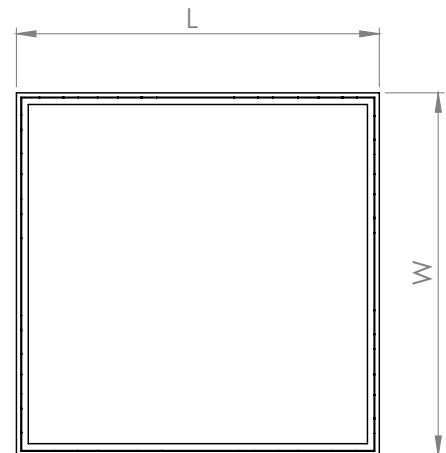

Aura Lunaria/Lanternin recessed frame

Installation manual

Type	Article number	Length (mm)	Width (mm)	Cut-out (mm)
Mounting Frame Plaster Ceiling 295x295	82613030	315	315	302x302
Mounting Frame Plaster Ceiling 595x595	82613060	615	615	602x602
Mounting Frame Plaster Ceiling 620x620	82613062	640	640	627x627
Mounting Frame Plaster Ceiling 1195x295	82613120	1215	315	1202x302
Mounting Frame Plaster Ceiling 1245x307	82613130	1265	327	1252x314

For ceiling thickness 13 mm or 20 mm.