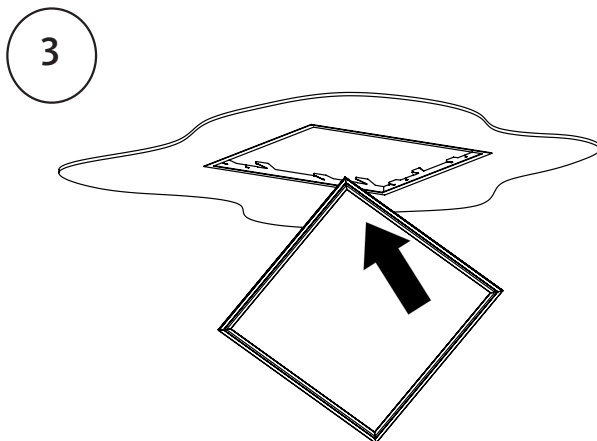

Aura Lunaria/Lanternin recessed frame

Installation manual

Type	Article number	Length (mm)	Width (mm)	Cut-out (mm)
Mounting Frame Plaster Ceiling 295x295	82613030	315	315	302x302
Mounting Frame Plaster Ceiling 595x595	82613060	615	615	602x602
Mounting Frame Plaster Ceiling 620x620	82613062	640	640	627x627
Mounting Frame Plaster Ceiling 1195x295	82613120	1215	315	1202x302
Mounting Frame Plaster Ceiling 1245x307	82613130	1265	327	1252x314