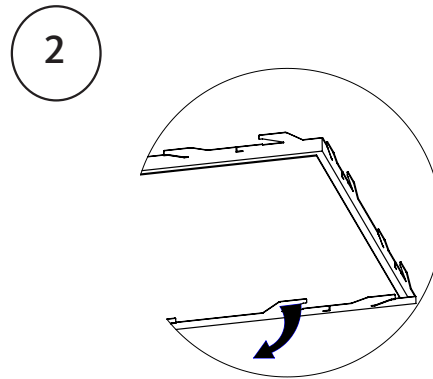

Aura Lunaria/Lanternin recessed frame

Installation manual

Type	Article number	Length (mm)	Width (mm)	Cut-out (mm)
Mounting Frame Plaster Ceiling 295x295	82613030	315	315	302x302
Mounting Frame Plaster Ceiling 595x595	82613060	615	615	602x602
Mounting Frame Plaster Ceiling 620x620	82613062	640	640	627x627
Mounting Frame Plaster Ceiling 1195x295	82613120	1215	315	1202x302
Mounting Frame Plaster Ceiling 1245x307	82613130	1265	327	1252x314

For ceiling thickness 13 mm or 20 mm.