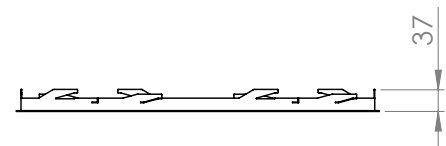

Aura Lunaria/Lanternin recessed frame

Installation manual

Type	Article number	Length (mm)	Width (mm)	Cut-out (mm)
Mounting Frame Plaster Ceiling 295x295	82613030	315	315	302x302
Mounting Frame Plaster Ceiling 595x595	82613060	615	615	602x602
Mounting Frame Plaster Ceiling 620x620	82613062	640	640	627x627
Mounting Frame Plaster Ceiling 1195x295	82613120	1215	315	1202x302
Mounting Frame Plaster Ceiling 1245x307	82613130	1265	327	1252x314