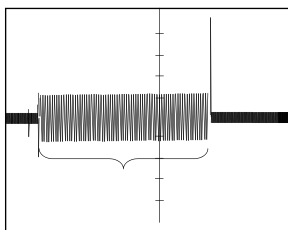

The exact single starting attempt of an Aura electronic starter. The defined pre-heating guarantees the direct soft starting of the connected lamp.