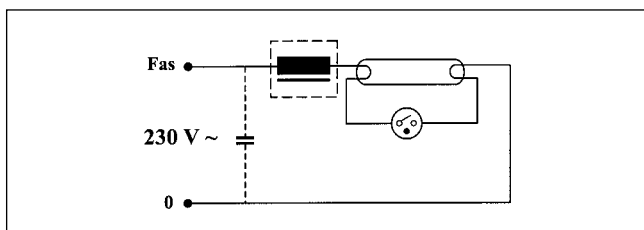

Starter single operations (inductive)

Starter series operation

Appearance

Aura Electronic Strikes are easy to identify by their transparent coloured plastic covers:

Power Strike – Transparent

Twin Strike – Green