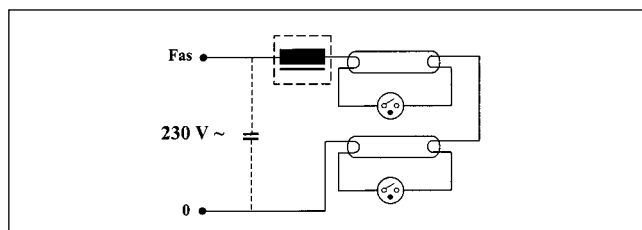

Starter single operations (inductive)

Starter series operation

Appearance

Aura Electronic Strikes are easy to identify by their transparent coloured plastic covers:

Power Strike – Transparent

Twin Strike – Green